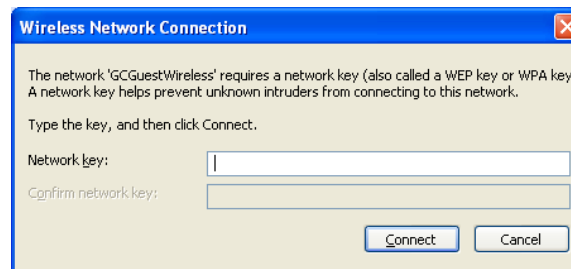

Greensboro College

Wireless
Logon
Instructions

You Belong Here!
GREENSBORO COLLEGE

Greensboro College

<http://www.gborocollege.edu>

Steps to Connect to GC Wireless

The following are instructions for connecting to the guest wireless at Greensboro College. The guest wireless should be used for people needing temporary access to the wireless at Greensboro College. The following steps are for a Windows XP Wireless Controlled Environment but will provide you an example for connecting to the guest wireless.

STEP 1

First you will need to bring up the wireless connection screen. For the Windows controller setup there should be an icon in the lower part of your screen (as seen below). RIGHT Click the icon, and choose View Available Wireless Networks.

ICON TO CLICK:

STEP 2

Selecting view available wireless networks will bring a box up like below. On this screen you want to select GCGuestWireless and then click connect:

STEP 3

After you select the GCGuestWireless and click Connect, it will bring up a box like this:

You will need to put in a Network Key to connect to the guest wireless network. This network key is available from whomever is supporting your group's functions at Greensboro College. Enter the network key in each box and click connect. After doing this you will be connected to Greensboro College's wireless network and you can access the internet and other online content.